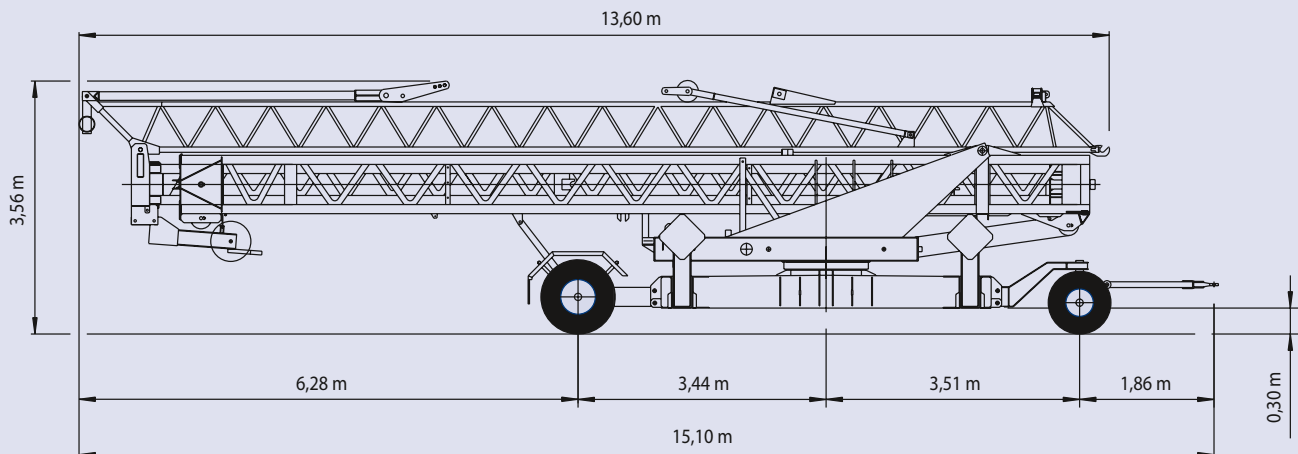

Transport / Transport / Transport / Trasporto