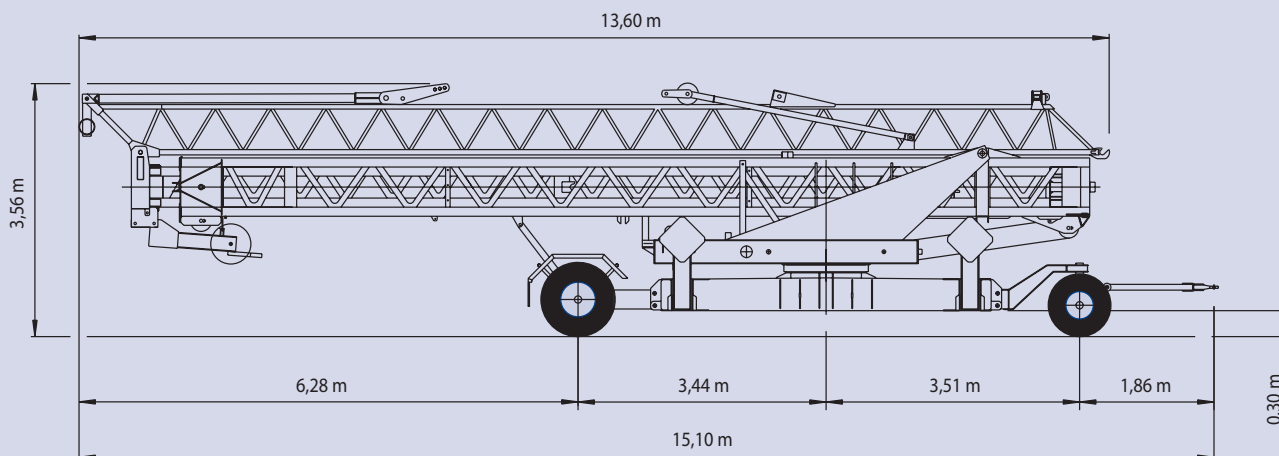

Transport / Transport / Transport / Trasporto