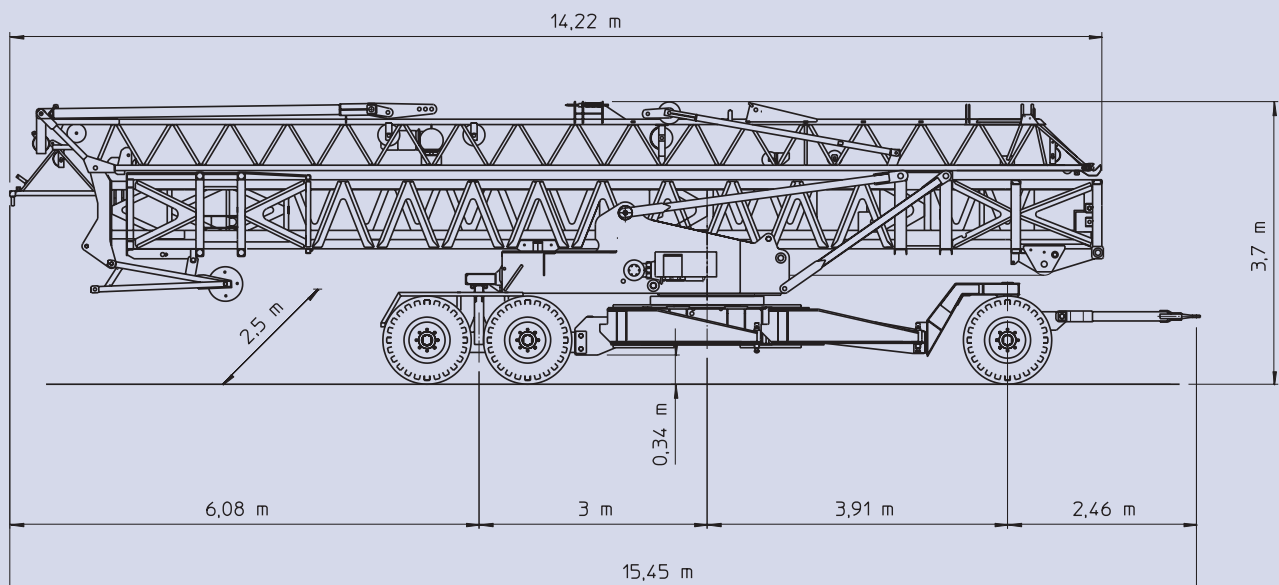

Transport / Transport / Transport / Trasporto